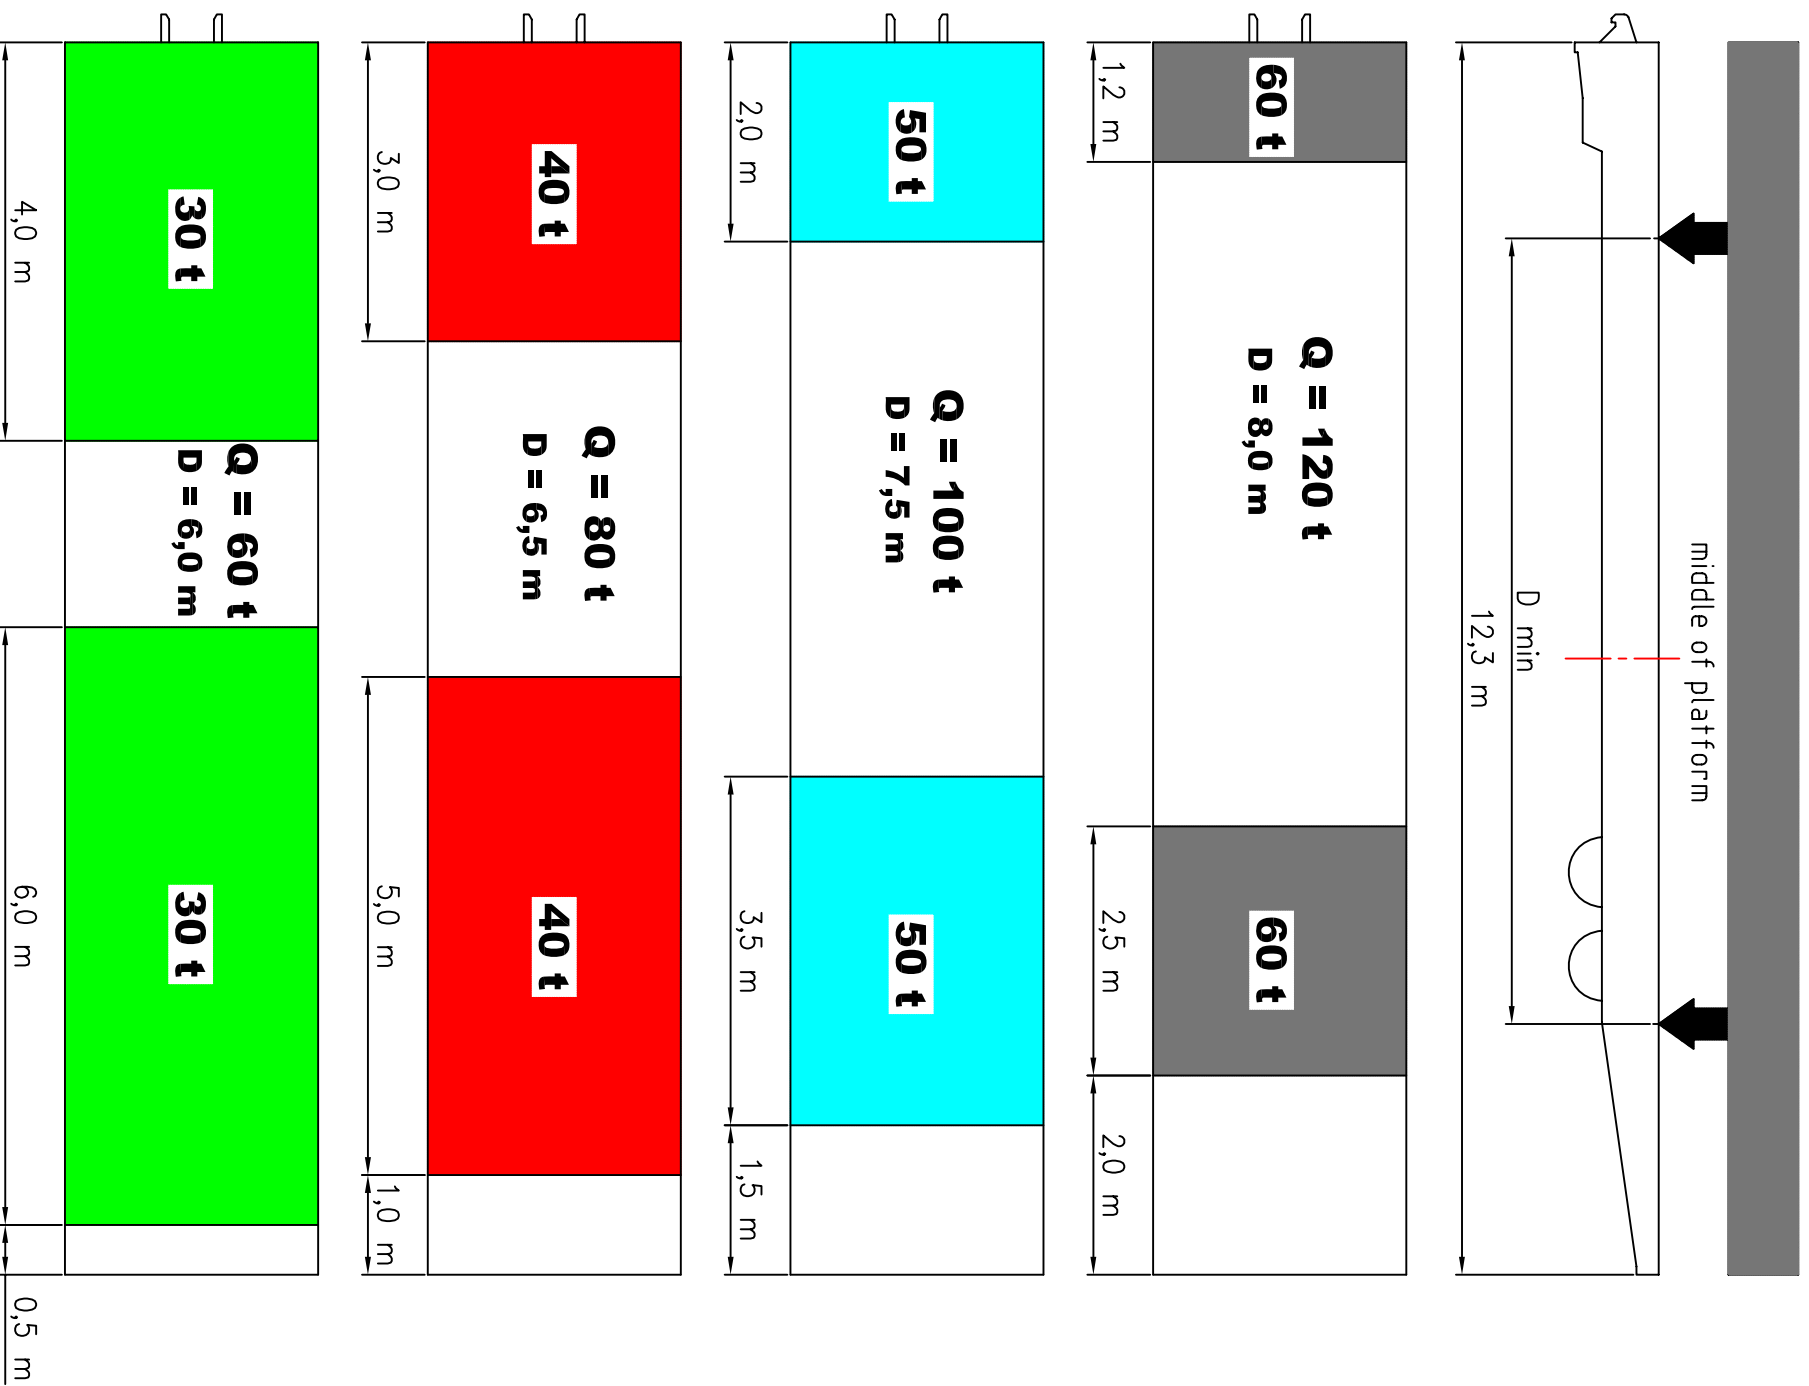

FRGC - Rolltrailer 40' 120 tons - 2,5 m wide

Point loads must be put on the platform within the marked areas possibly at a distance greater than "D"

owners reg. nos. FRGC 127161-2 to FRGC 127200-7

Distributed loads

Load gravity center must be inside the respective marked areas

COPIA IN ANTICIPPO DA VERIFICARE