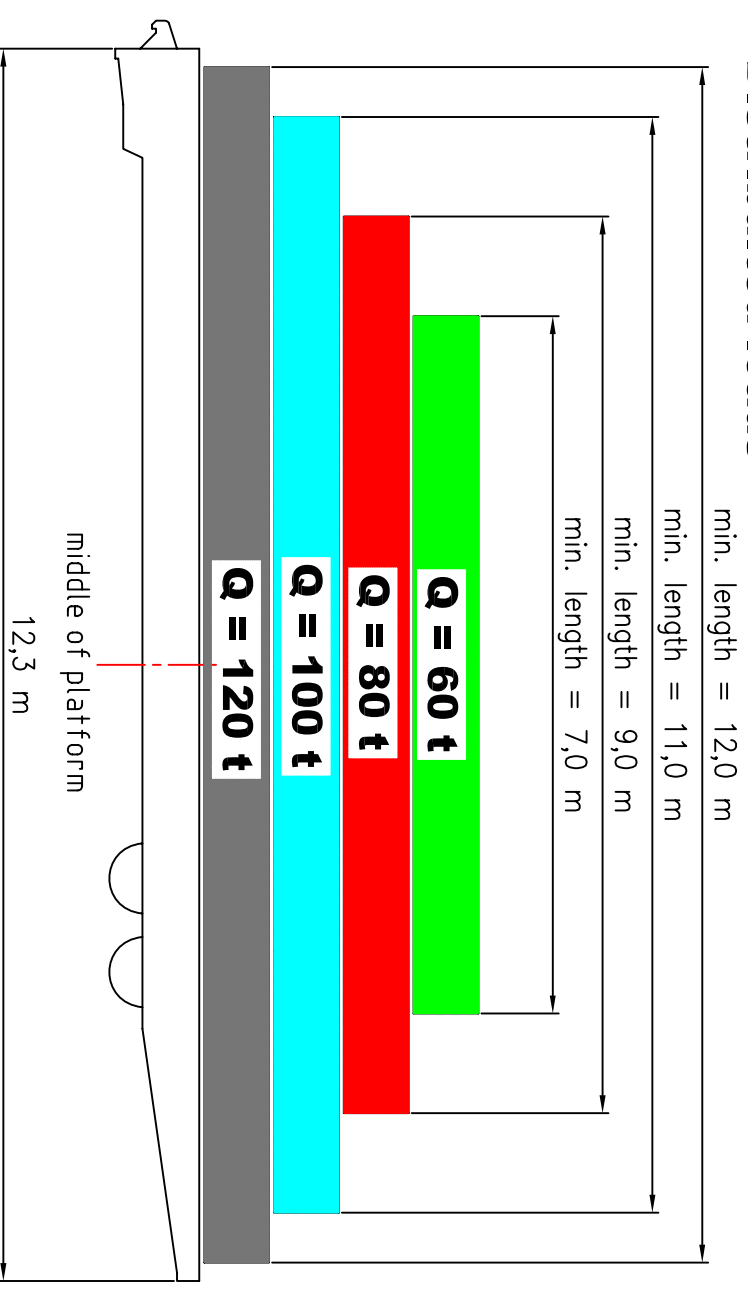

FRGC - Rolltrailer 40' 120 tons - 2,5 m wide

Point loads must be put on the platform within the marked areas possibly at a distance greater than "D"

owners reg. nos. FRGC 127161-2 to FRGC 127200-7

Distributed loads

Load gravity center must be inside the respective marked areas

COPIA IN ANTICIPPO DA VERIFICARE