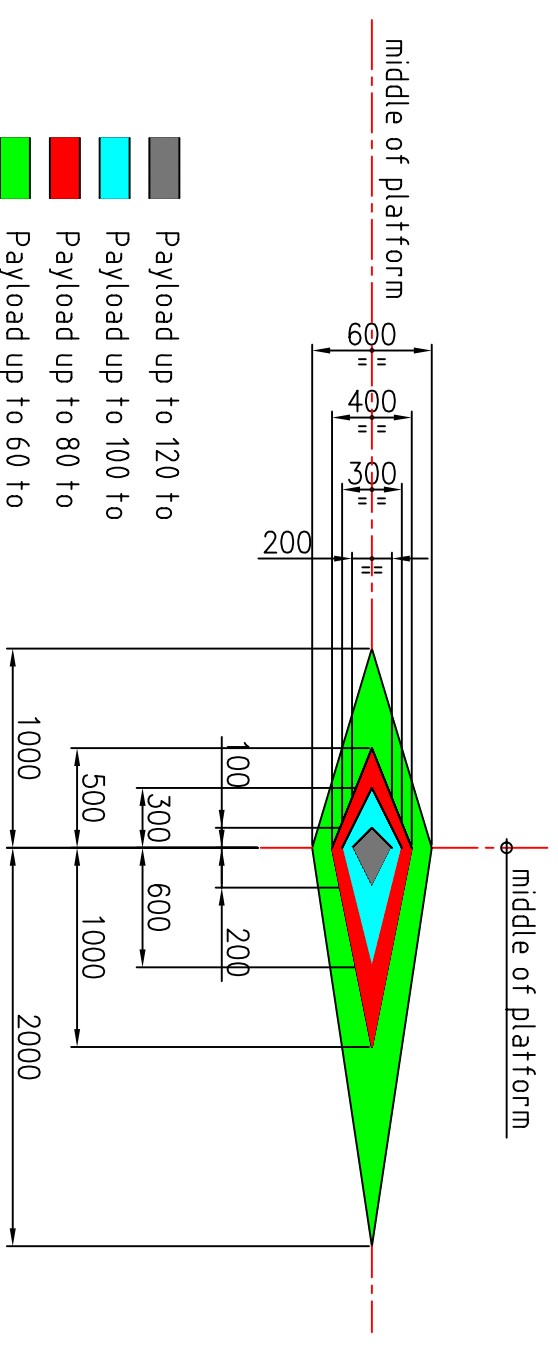

FRGC - Rolltrailer 40' 120 tons - 2,5 m wide

Point loads must be put on the platform within the marked areas possibly at a distance greater than "D"

owners reg. nos. FRGC 127161-2 to FRGC 127200-7

Distributed loads

Load gravity center must be inside the respective marked areas

COPIA IN ANTICIPPO DA VERIFICARE